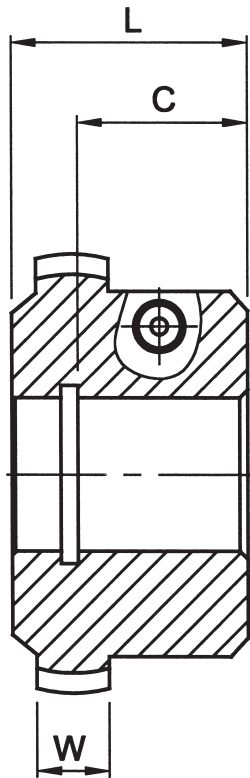

C 1

BX GEAR COUPLING SPLINED HUBS

Coupling Size	Hub Type	Teeth	DP	A	X	B	C	D	x	E	L	W	P/N	On BG Comp.
BX42-PHX35	B	9	16/32	-	-	-	24	6	X	18	35	13	1712922	OK
BX42-PHX42	A	9	16/32	-	-	-	NO	-	-	-	38	13	1712925	OK
BX42-PHX37	B	9	16/32	-	-	-	16	16	X	14.6	38	13	1712921	OK
BX42-PIX37	A	11	16/32	-	-	-	NO	-	-	-	38	13	17129432	OK
BX42-PIX37.5	B	11	16/32	-	-	-	NO	14	X	22	38	13	17129434	OK
BX42-PB-SX36	C	13 CL5	16/32	60	X	3	30	-	-	-	36	13	17129363	OK
BX42-PB-SX28.5	A	13 CL5	16/32	-	-	-	NO	-	-	-	28.5	13	17129364	OK
BX42-PB-SX42	A	13 CL5	16/32	-	-	-	NO	-	-	-	38	13	17129402	OK
BX42-PCX42	A	14	12/24	-	-	-	30	-	-	-	38	13	17159584	OK
BX42T-PCX42(16)	1	14	12/24	-	-	-	NO	-	-	-	38	16	1712980	OK
BX42-PB-BX38	A	15	16/32	-	-	-	25	-	-	-	38	13	17129438	OK
BX42-PB-BX37	A	15	16/32	-	-	-	35	-	-	-	38	13	17129471	OK
BX42-PB-BX42	C	15	16/32	50	X	5	27	-	-	-	38	13	17129437	OK
BX48-PB-SX60	A	13 CL5	16/32	-	-	-	27	-	-	-	56	13	1750464	?
BX48-PB-BX50	A	15	16/32	-	-	-	NO	-	-	-	46	13	1715954	OK
BX48-PAX50	C	21	16/32	52	X	7	45	-	-	-	46	13	1715983	OK
BX48-PCX48	C	14	12/24	65	X	7	NO	-	-	-	48	13	17159607	OK
BX48T-PB-BX38	A	15	16/32	-	-	-	NO	-	-	-	38	20	TBA	OK
BX48T-PAX44	A	21	16/32	-	-	-	38.5	-	-	-	44	20	TBA	OK

Coupling Size	Teeth	DP	C	L	W	P/N	On BG Comp.
BX65 - PCX55	14	12/24	NO	55	20	1719984	OK
BX65 - PCX70	14	12/24	NO	70	20	17200	
BX65 - PAX55	21	16/32	NO	55	20		
BX65 - PD-S X 55	23	16/32	NO	55	20		
BX65 - PE-S X 55	27	16/32	NO	55	20		
BX80 - PCX54	14	12/24	NO	54	20	1740192	OK