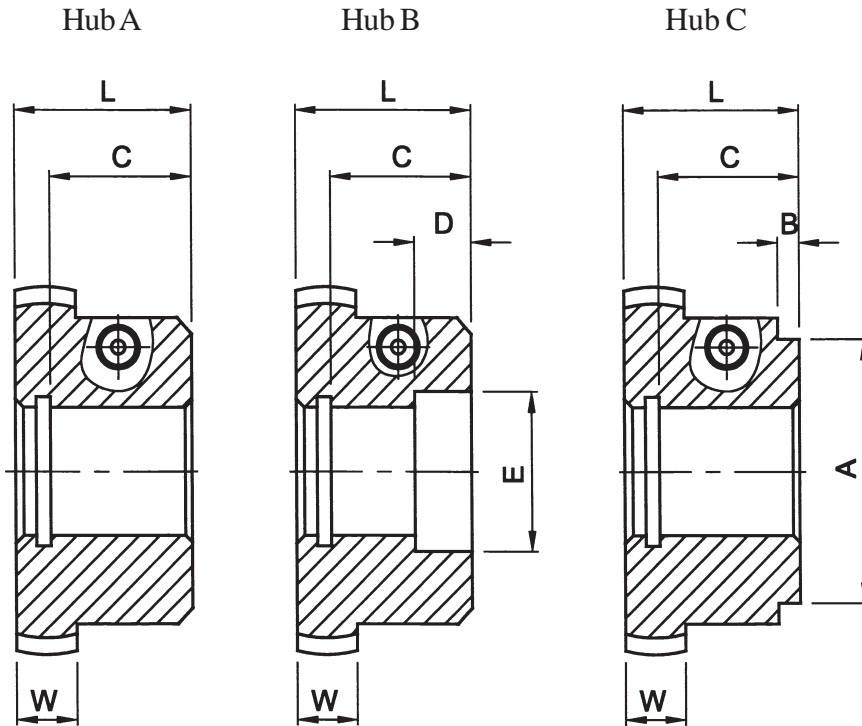

C 1

BX GEAR COUPLING SPLINED HUBS

Coupling Size	Hub Type	Teeth	DP	A	X	B	C	D	x	E	L	W	P/N	On BG Comp.
BX42-PHX35	B	9	16/32	-	-	-	24	6	X	18	35	13	1712922	OK
BX42-PHX42	A	9	16/32	-	-	-	NO	-	-	-	38	13	1712925	OK
BX42-PHX37	B	9	16/32	-	-	-	16	16	X	14.6	38	13	1712921	OK
BX42-PIX37	A	11	16/32	-	-	-	NO	-	-	-	38	13	17129432	OK
BX42-PIX37.5	B	11	16/32	-	-	-	NO	14	X	22	38	13	17129434	OK
BX42-PB-SX36	C	13 CL5	16/32	60	X	3	30	-	-	-	36	13	17129363	OK
BX42-PB-SX28.5	A	13 CL5	16/32	-	-	-	NO	-	-	-	28.5	13	17129364	OK
BX42-PB-SX42	A	13 CL5	16/32	-	-	-	NO	-	-	-	38	13	17129402	OK
BX42-PCX42	A	14	12/24	-	-	-	30	-	-	-	38	13	17159584	OK
BX42T-PCX42(16)	1	14	12/24	-	-	-	NO	-	-	-	38	16	1712980	OK
BX42-PB-BX38	A	15	16/32	-	-	-	25	-	-	-	38	13	17129438	OK
BX42-PB-BX37	A	15	16/32	-	-	-	35	-	-	-	38	13	17129471	OK
BX42-PB-BX42	C	15	16/32	50	X	5	27	-	-	-	38	13	17129437	OK
BX48-PB-SX60	A	13 CL5	16/32	-	-	-	27	-	-	-	56	13	1750464	?
BX48-PB-BX50	A	15	16/32	-	-	-	NO	-	-	-	46	13	1715954	OK
BX48-PAX50	C	21	16/32	52	X	7	45	-	-	-	46	13	1715983	OK
BX48-PCX48	C	14	12/24	65	X	7	NO	-	-	-	48	13	17159607	OK
BX48T-PB-BX38	A	15	16/32	-	-	-	NO	-	-	-	38	20	TBA	OK
BX48T-PAX44	A	21	16/32	-	-	-	38.5	-	-	-	44	20	TBA	OK

Coupling Size	Teeth	DP	C	L	W	P/N	On BG Comp.
BX65 - PCX55	14	12/24	NO	55	20	1719984	OK
BX65 - PCX70	14	12/24	NO	70	20	17200	
BX65 - PAX55	21	16/32	NO	55	20		
BX65 - PD-S X 55	23	16/32	NO	55	20		
BX65 - PE-S X 55	27	16/32	NO	55	20		
BX80 - PCX54	14	12/24	NO	54	20	1740192	OK